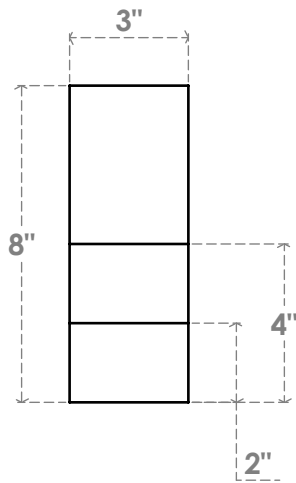

RFTP03X08X16GRN

3"W X 8"H X 16"L GREENSBORO ARCHITECTURAL GRADE PVC RAFTER TAIL

SIDE PROFILE

FRONT PROFILE

ISOMETRIC

EKENA MILLWORK
 2300 WEST MAIN ST.
 CLARKSVILLE, TX 75426
 TOLL FREE: 866-607-0453
 WWW.EKENAMILLWORK.COM

NOTES

1. INSTALLATION TO BE COMPLETED IN ACCORDANCE WITH MANUFACTURER'S SPECIFICATIONS.
2. DRAWING MAY NOT BE TO SCALE
3. THIS DRAWING IS INTENDED FOR DESIGN AND PLANNING PURPOSES ONLY.
4. ALL INFORMATION CONTAINED HEREIN WAS CURRENT AT THE TIME OF DEVELOPMENT BUT MUST BE REVIEWED AND APPROVED BY THE PRODUCT MANUFACTURER TO BE CONSIDERED ACCURATE.
5. ARCHITECTURAL GRADE PVC PRODUCTS ARE MADE FROM EXPANDED CELLULAR PVC AND COME NATURALLY WHITE BUT MAY BE PAINTED