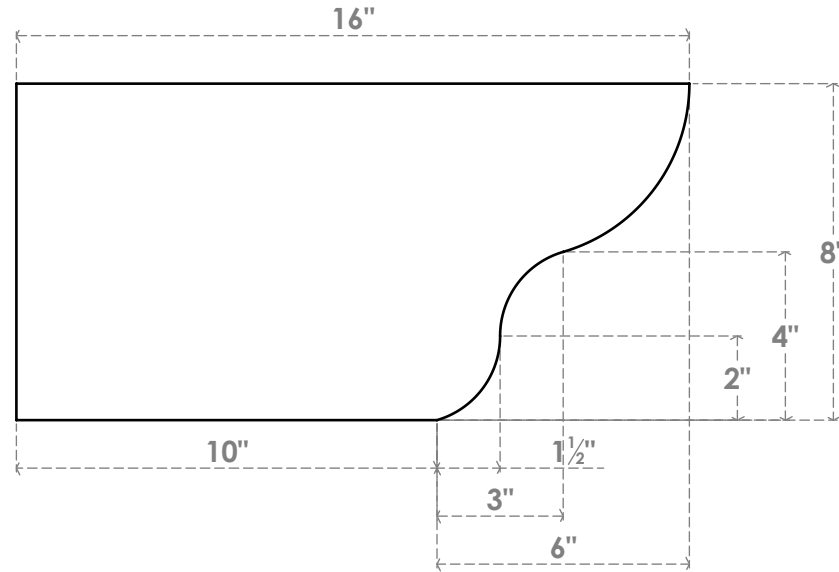

RFTP03X08X16GRN

3"W X 8"H X 16"L GREENSBORO ARCHITECTURAL GRADE PVC RAFTER TAIL

SIDE PROFILE

FRONT PROFILE

ISOMETRIC

EKENA MILLWORK
 2300 WEST MAIN ST.
 CLARKSVILLE, TX 75426
 TOLL FREE: 866-607-0453
 WWW.EKENAMILLWORK.COM